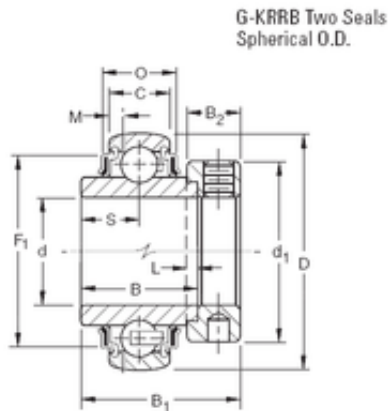

Shenzhen YUYING Bearing Co., Ltd.

36,5125 mm x 72 mm x 37,7 mm TIMKEN G1107KRRB Insert Bearings Spherical OD

Bearing No. G1107KRRB

Size	36.5125x72x37.7 mm
Bore Diameter	36,5125 mm
Outer Diameter	72 mm
Width	37,7 mm
d	36,5125 mm
D	72 mm
B	37,7 mm
C	19 mm
P	21,74 mm
O	60,55 mm
d1	54 mm
B1	3,68 mm
B2	17,1 mm
L	4 mm
S	18,85 mm
F1	51,2 mm
Weight	0,562 Kg
Basic dynamic load rating (C)	28,5 kN

G1107KRRB Bearing 2D drawings and 3D CAD models