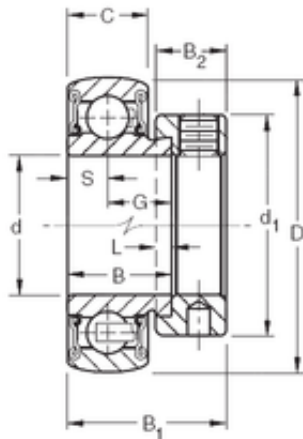

Shenzhen YUYING Bearing Co., Ltd.

28,575 mm x 62 mm x 23,82 mm TIMKEN RA102RRB Insert Bearings Spherical OD

Bearing No. RA102RRB

Size	28.575x62x23.82 mm
Bore Diameter	28,575 mm
Outer Diameter	62 mm
Width	23,82 mm
d	28,575 mm
D	62 mm
B	23,82 mm
C	18 mm
d1	44,1 mm
B1	35,7 mm
B2	15,9 mm
G	14,81 mm
L	4 mm
S	8,99 mm
Weight	0,327 Kg
Basic dynamic load rating (C)	21,8 kN

RA102RRB Bearing 2D drawings and 3D CAD models