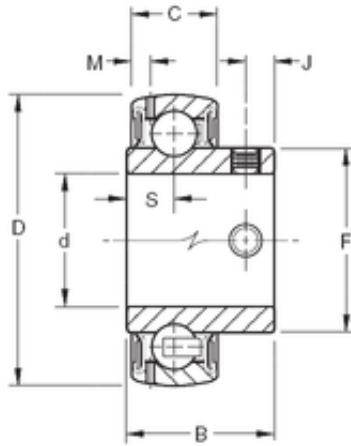

Shenzhen YUYING Bearing Co., Ltd.

42,8625 mm x 85 mm x 42 mm TIMKEN GYA111RRB Insert Bearings Spherical OD

Bearing No. GYA111RRB

Size	42.8625x85x42 mm
Bore Diameter	42,8625 mm
Outer Diameter	85 mm
Width	42 mm
d	42,8625 mm
D	85 mm
B	42 mm
C	22 mm
F	57,9 mm
J	7,87 mm
M	4,54 mm
S	13,46 mm
Thread (G)	M8X1,25
Weight	0,54 Kg
Basic dynamic load rating (C)	36 kN

GYA111RRB Bearing 2D drawings and 3D CAD models